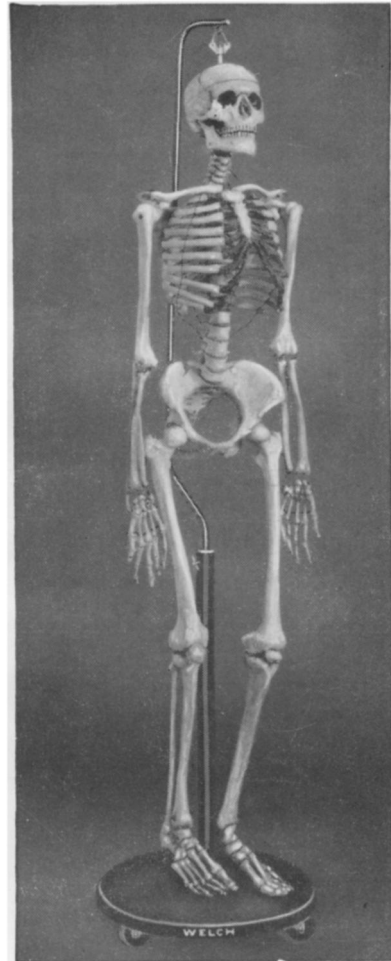

GENERAL BIOLOGICAL SUPPLY HOUSE
Incorporated

8200 South Hoyne Avenue, Chicago 20, Illinois

The Sign of the Turtox Pledges Absolute Satisfaction

The **WELCH** Accurately Scaled **SYNTHETIC—Full-Size and Miniature** **Skeleton Models**

Produced by skilled craftsmen
under competent medical guidance

No. ZK500
Miniature Skeleton
Only 26 inches tall

No. ZK500. **MINIATURE SKELETON**, Painted. The muscular origins are painted in blue, and the muscular insertions are in red on one side of the skeleton. Complete, with wooden case, plastic cover, and illustrated key card.
Each \$130.00

No. ZK510. **MINIATURE SKELETON**. The skeleton is the same as ZK500, but the muscular origins and insertions are not painted. Many teachers prefer to paint the muscular origins and insertions themselves and the surfaces of these skeletons readily accept paint. Complete with attractive wooden case, illustrated key card, and plastic cover.
Each \$115.00

Durable

Washable

Synthetic Bone preferable to the genuine for all general purposes

Economical
Even the smallest school can have a skeleton model in the science department.

No. ZK402

No. ZK402. **SKELETON, Human Model Adult**, Painted. The muscular origins are painted in red and the muscular insertions in blue. The various muscles are marked and labeled on one side. The skeleton is complete, with stand, plastic cover and illustrated key card.
Each \$230.00