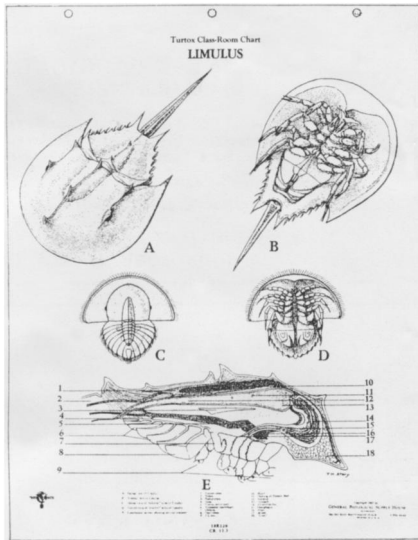

More Than 350 Turtox Charts

You have a selection of more than 350 different subjects in Turtox Charts, Key Cards and Quiz Sheets, including many subjects not offered in any other series. Write for your free copy of the convenient *Three-Way Checklist of Turtox Charts and Biological Drawings*.

GENERAL BIOLOGICAL SUPPLY HOUSE
Incorporated

8200 South Hoyne Avenue, Chicago 20, Illinois

The Sign of the Turtox Pledges Absolute Satisfaction

The **WELCH** Accurately Scaled **SYNTHETIC—Full-Size and Miniature** **Skeleton Models**

Produced by skilled craftsmen
under competent medical guidance

No. ZK500
Miniature Skeleton
Only 26 inches tall

No. ZK500. **MINIATURE SKELETON**, Painted. The muscular origins are painted in blue, and the muscular insertions are in red on one side of the skeleton. Complete, with wooden case, plastic cover, and illustrated key card.
Each \$130.00