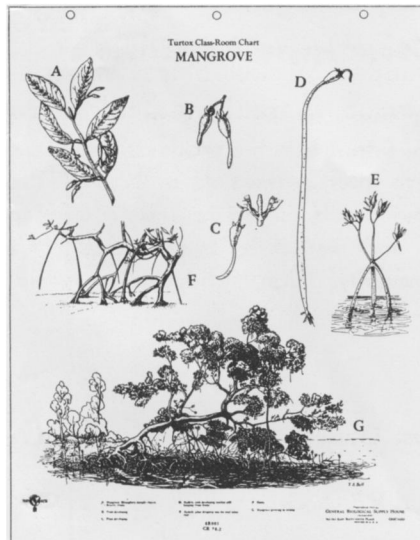

More Than 350 Turtox Charts

You have a selection of more than 350 different subjects in Turtox Charts, Key Cards and Quiz Sheets, including many subjects not offered in any other series. Write for your free copy of the convenient *Three-Way Checklist of Turtox Charts and Biological Drawings*.

GENERAL BIOLOGICAL SUPPLY HOUSE
Incorporated

8200 South Hoyne Avenue, Chicago 20, Illinois

The Sign of the Turtox Pledges Absolute Satisfaction

The **WELCH** Accurately Scaled **SYNTHETIC—Full-Size and Miniature** **Skeleton Models**

Produced by skilled craftsmen
under competent medical guidance

No. ZK500
Miniature Skeleton
Only 26 inches tall

No. ZK500. **MINIATURE SKELETON**, Painted. The muscular origins are painted in blue, and the muscular insertions are in red on one side of the skeleton. Complete, with wooden case, plastic cover, and illustrated key card.
Each \$130.00